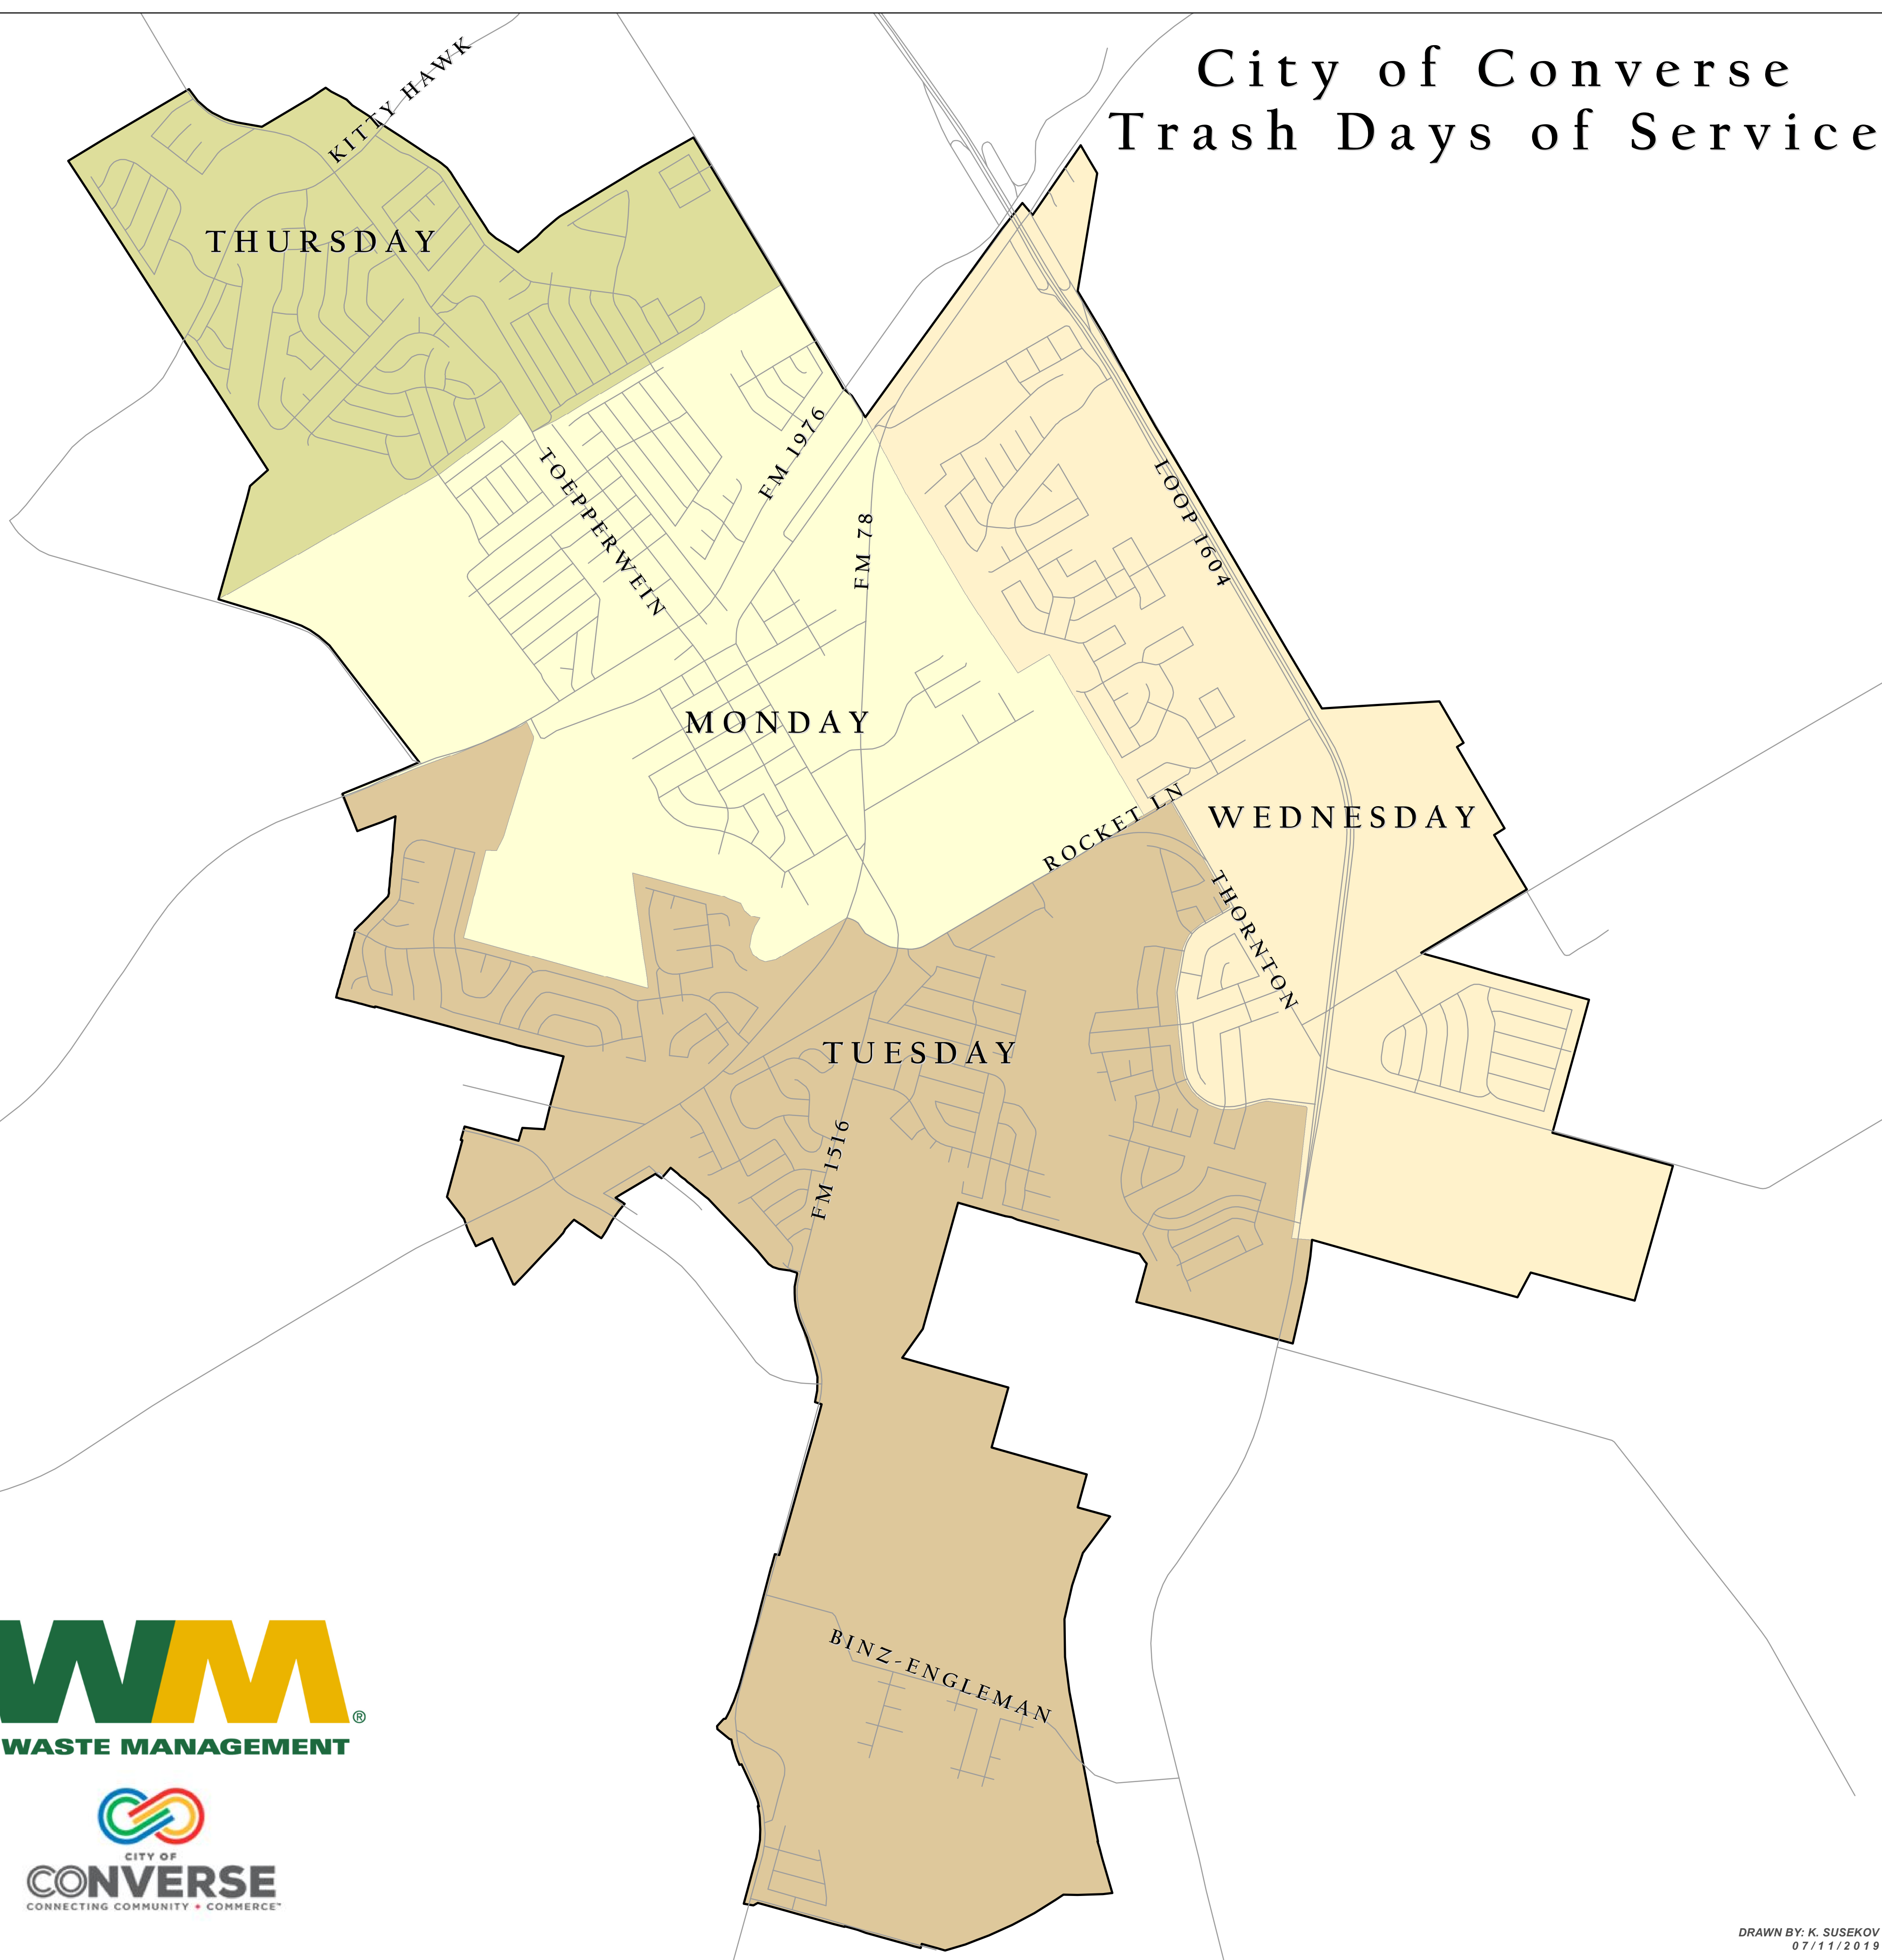

City of Converse Trash Days of Service

CITY OF
CONVERSE
CONNECTING COMMUNITY • COMMERCE™