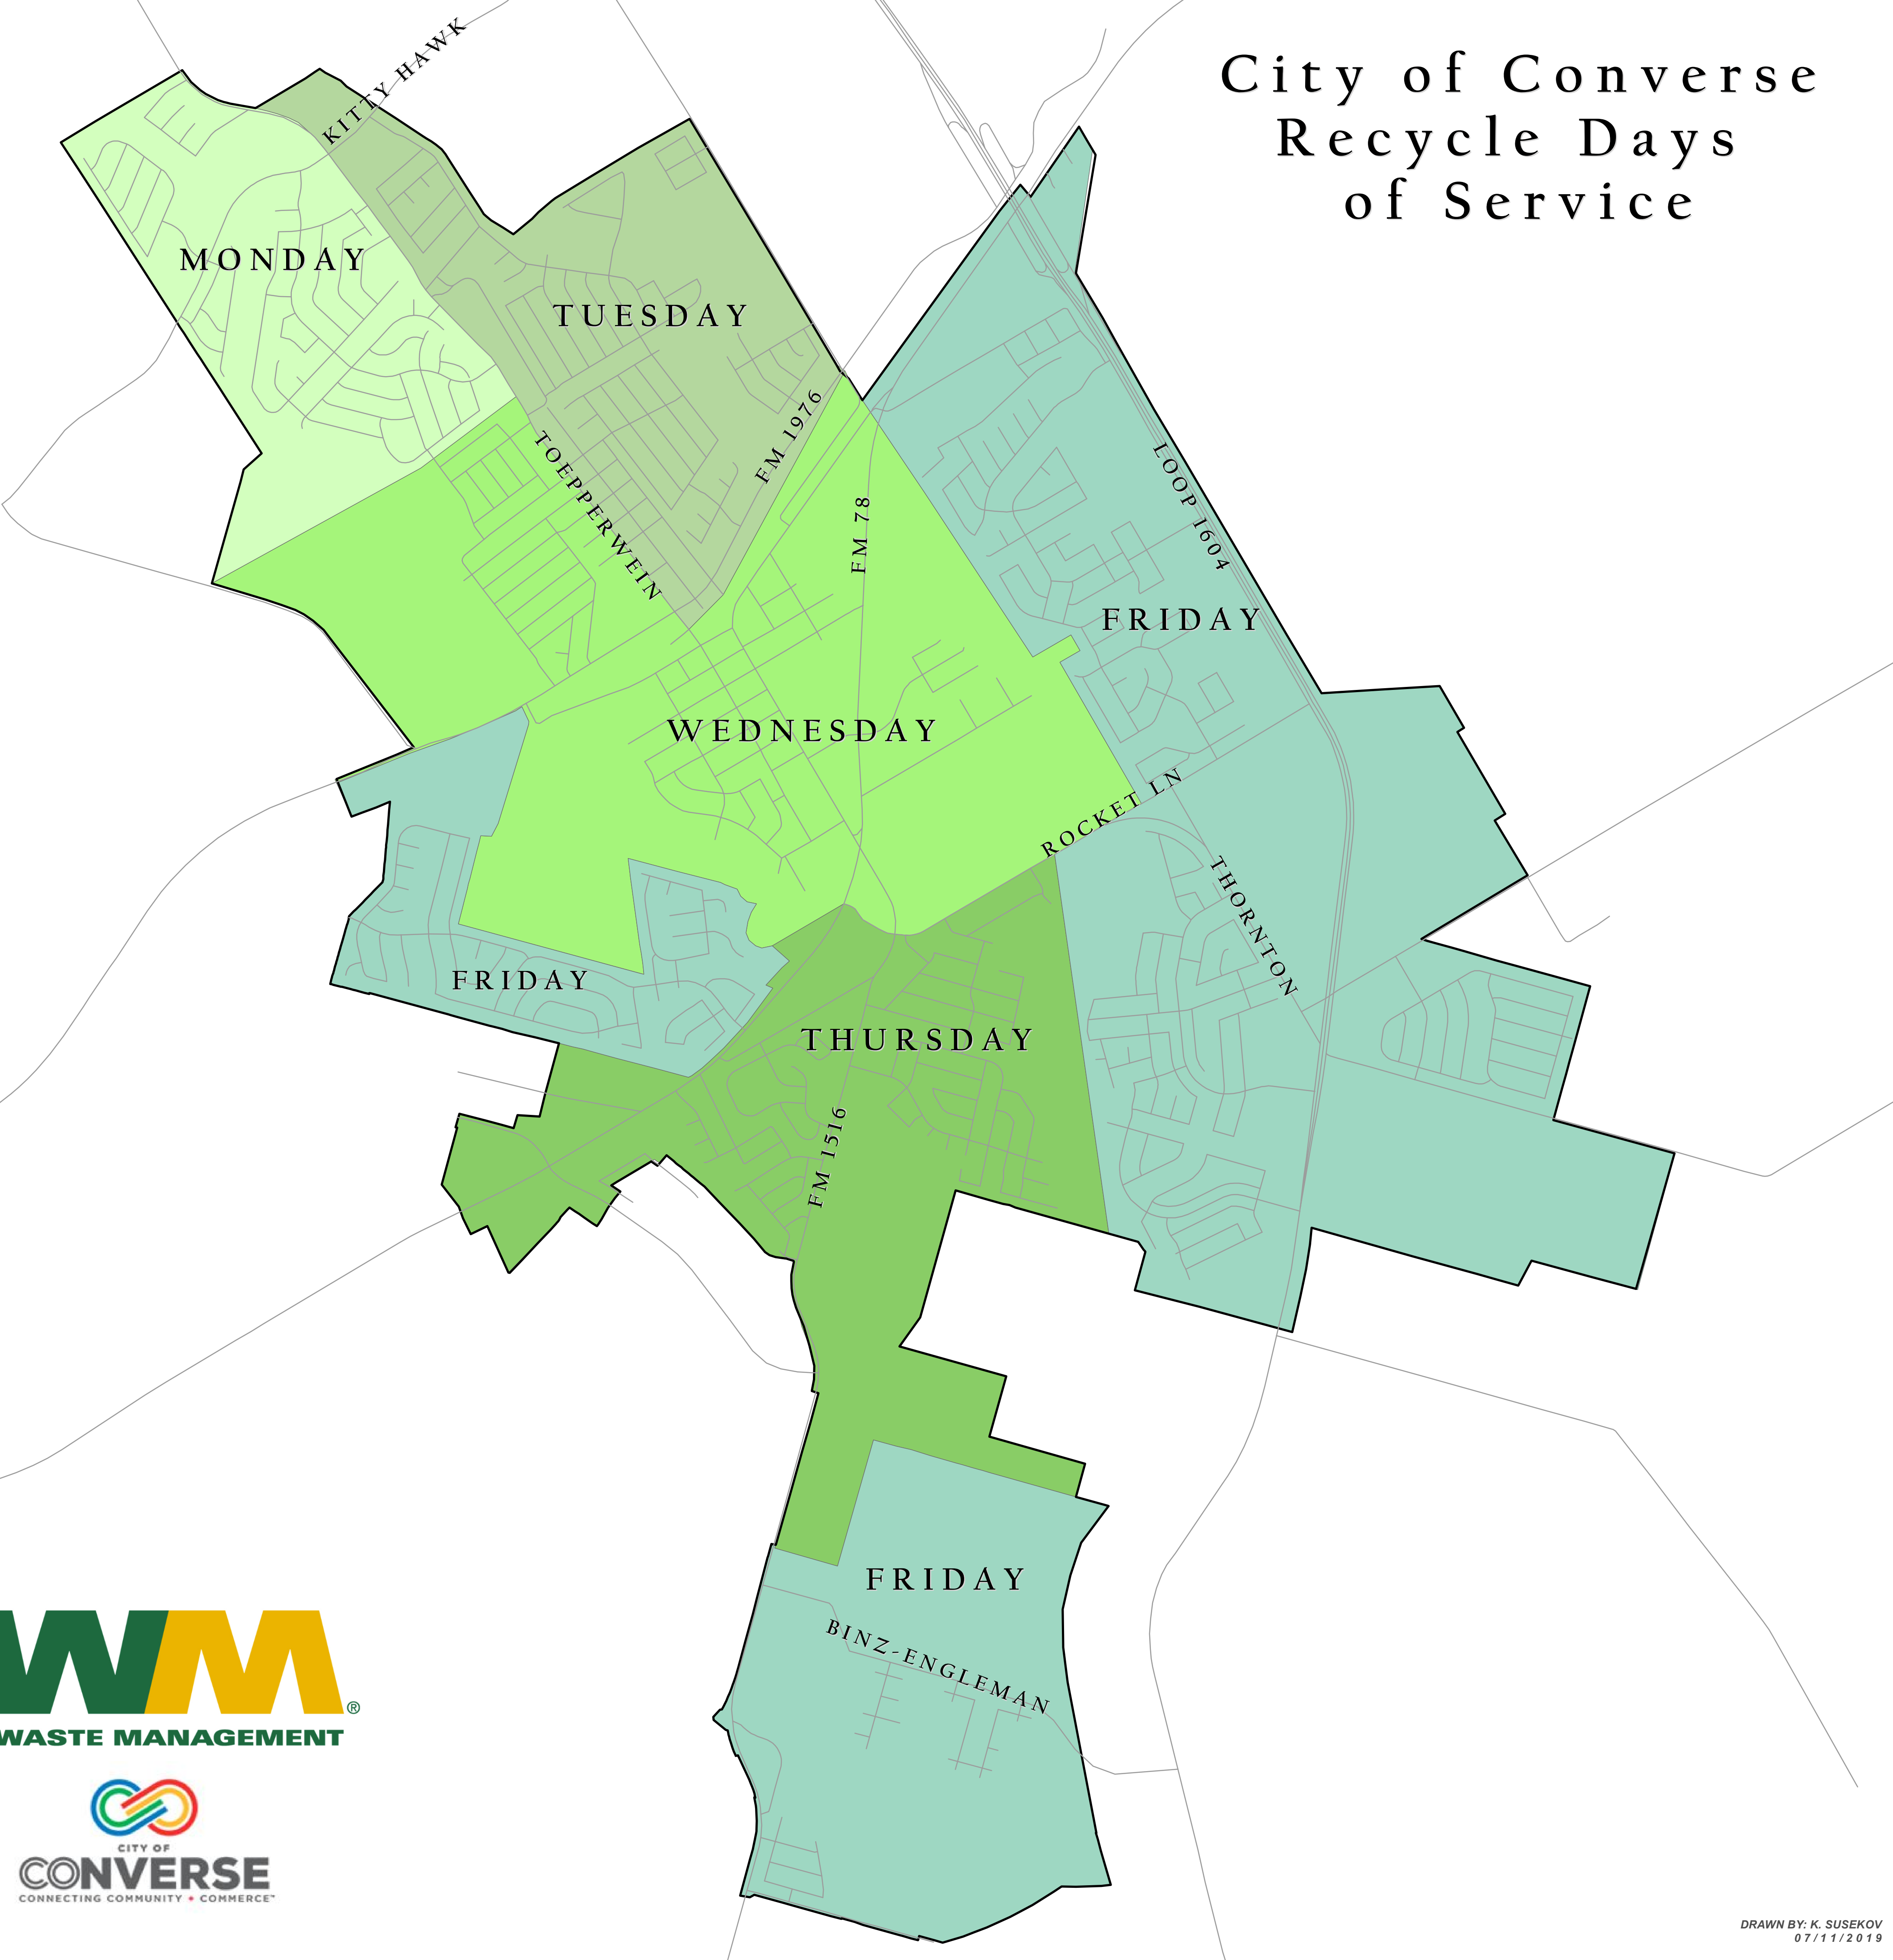

City of Converse Recycle Days of Service

CITY OF
CONVERSE
CONNECTING COMMUNITY • COMMERCE™