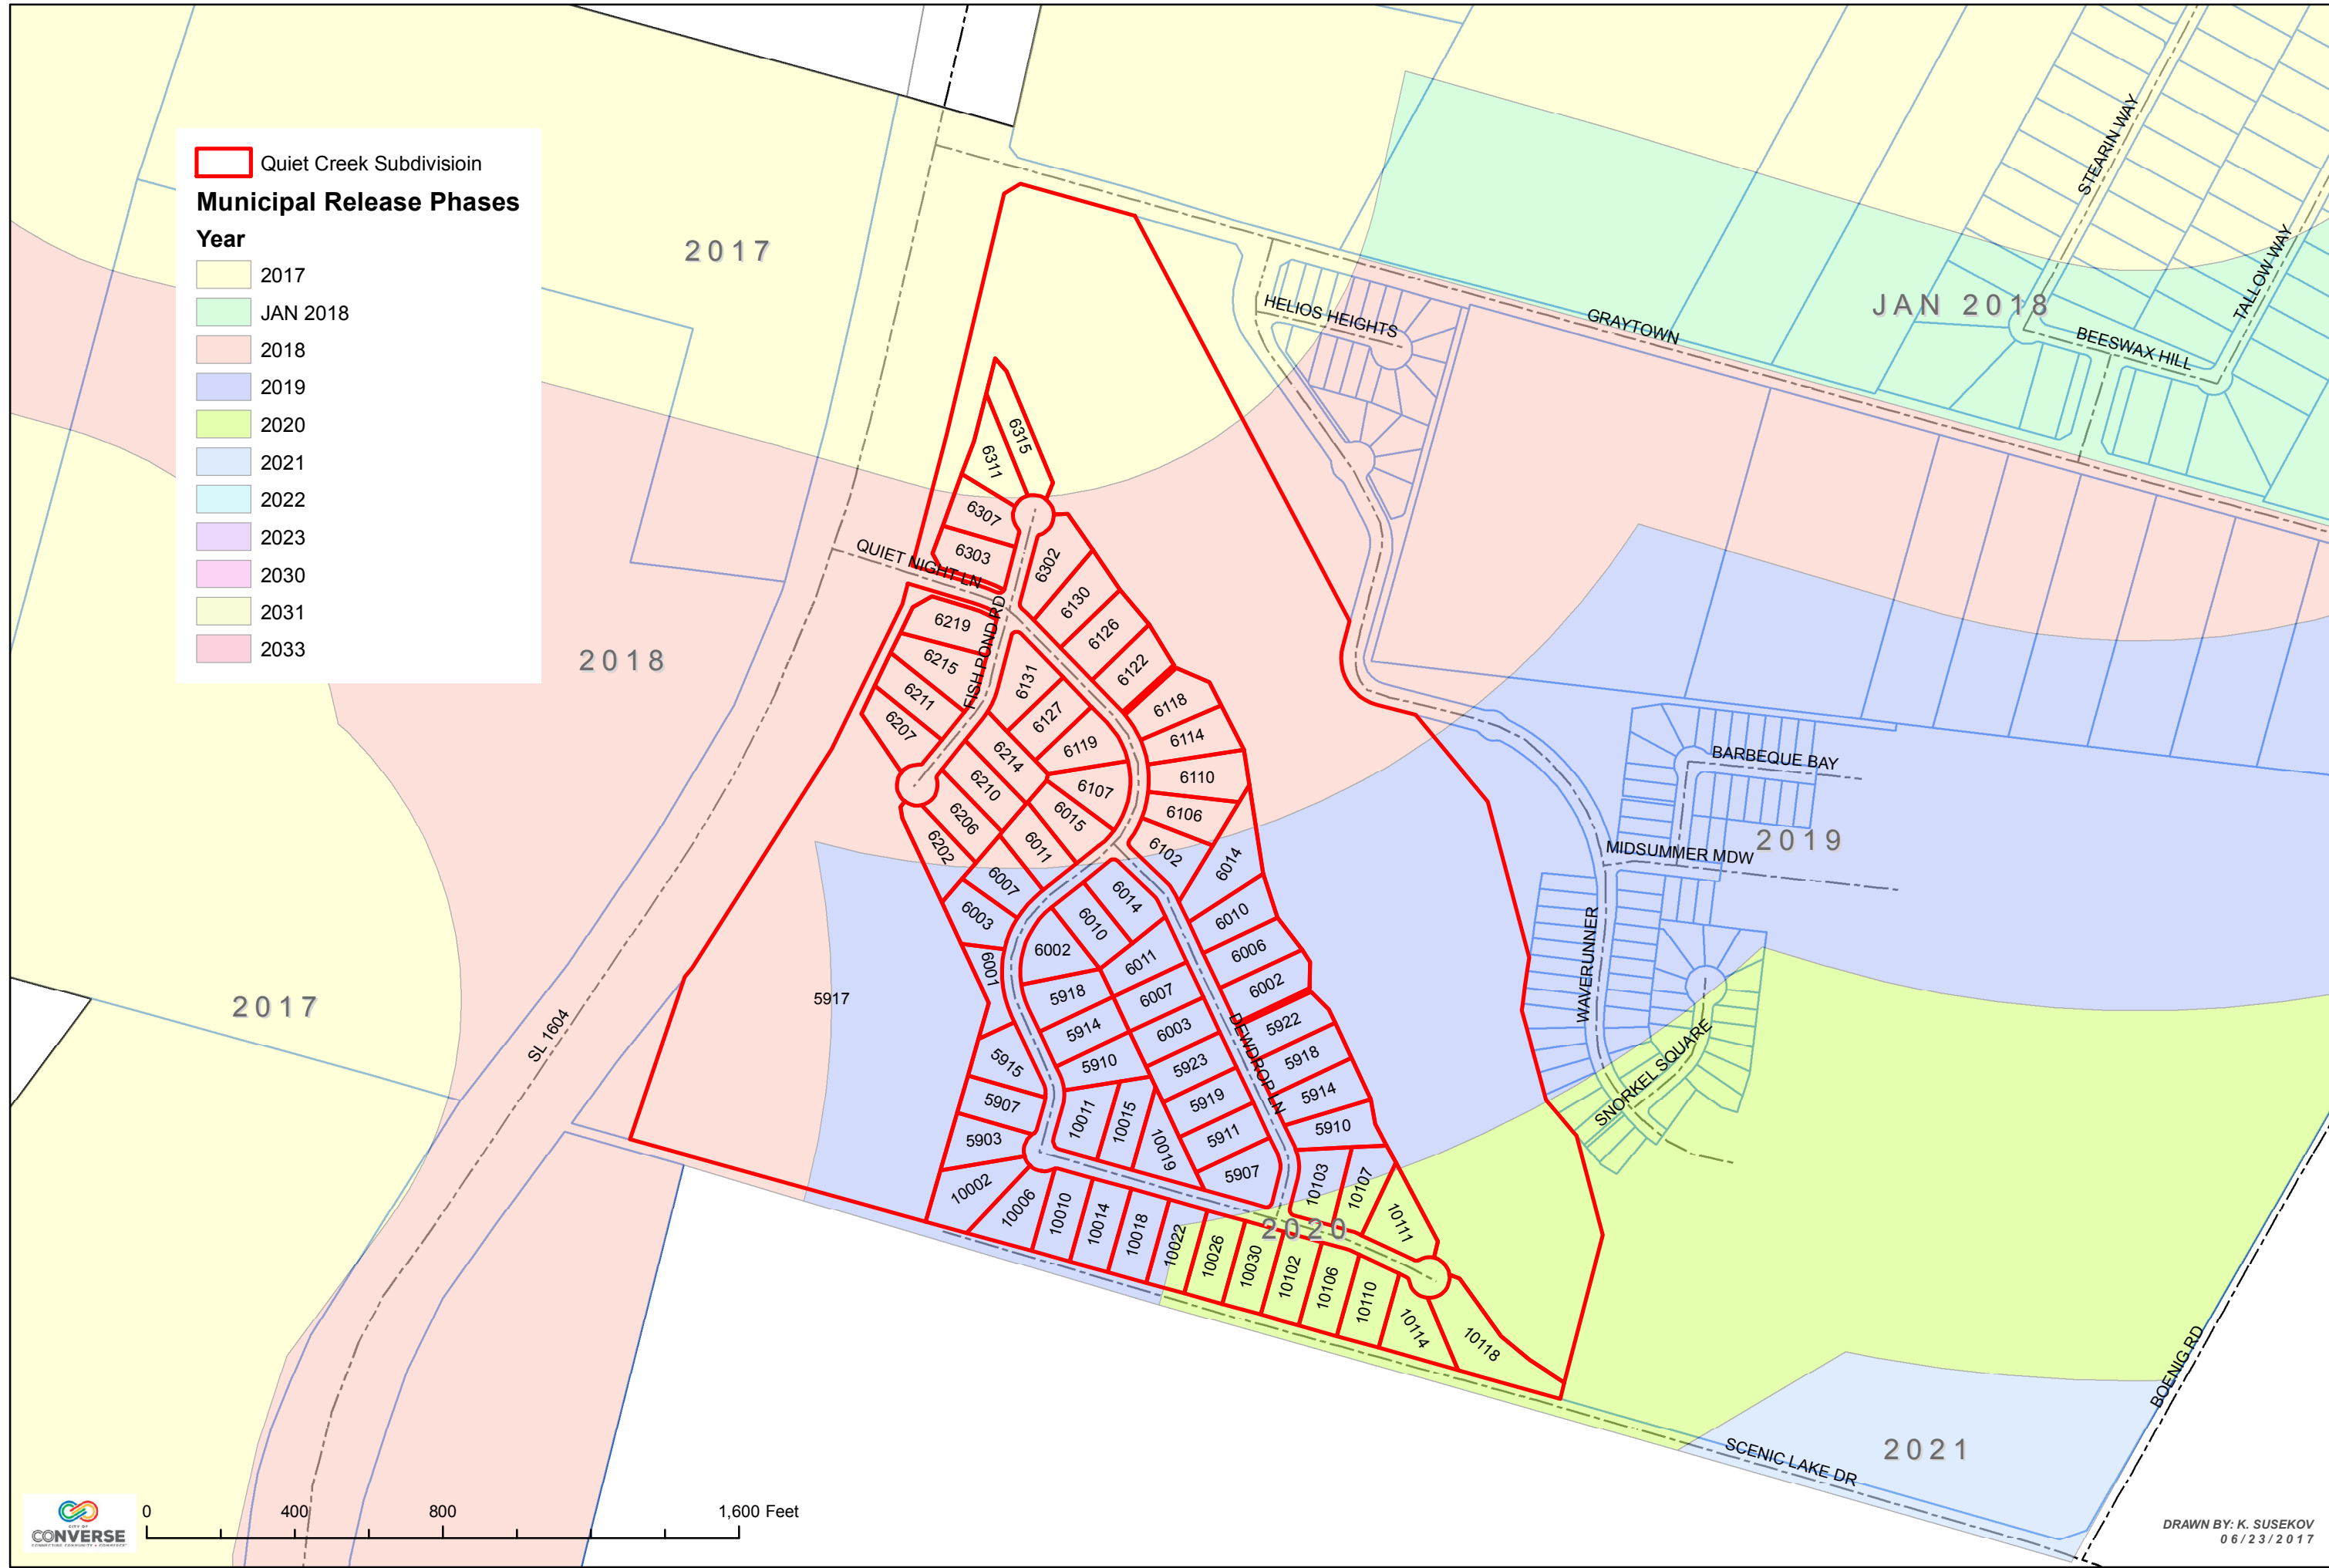

Quiet Creek Subdivision

Municipal Release Phases

Year

- 2017
- JAN 2018
- 2018
- 2019
- 2020
- 2021
- 2022
- 2023
- 2030
- 2031
- 2033

DRAWN BY: K. SUSEKOV
06/23/2017